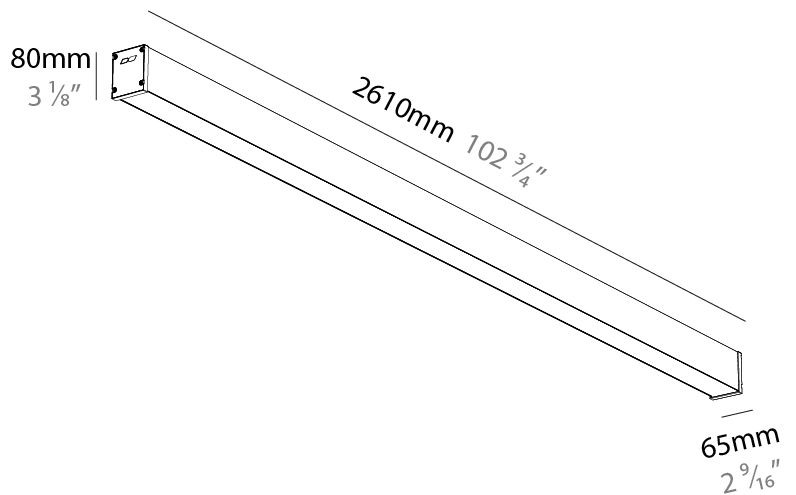

1. To build a product code in our configurator select the specify button on the base model # product page
2. To build a manual product code on this datasheet choose from the options listed below in blue font and add the suffix to the base model #

GENERAL

Series: Slider Straight IP54
Partner: Prolicht
Division: Architectural
Installation: Surface
Product Type: Linear Profiles
Mounting Location: Ceiling
Light Distribution: Direct

PHYSICAL

Shape: Rectangle
Length (mm): 2610
Length (in): 102 3/4"
Width (mm): 65
Width (in): 2 9/16"
Height (mm): 80
Height (in): 3 1/8"
Weight (kg): 2.420

Diffuser: [Diffuser - Opal](#), [Micro-prism](#), [Clear Micro-prism](#), [Glare Control](#), [Wallwasher Right](#), [Wallwasher Left](#), [Wallwash Double Asymmetric](#)

Fixture Finish: [SSR / BKV / CWI / CRY / HAB / UFT / ITA / RUA / FTG / MYG / LOD / PUS / FRO / FUP / KIA / POP / BLS / SPG / MEY / GOH / CHC / COM / ABZ / JAG / OBR / MOS / ROR](#)

Fixture Material: Aluminum Die Cast

ELECTRICAL

Lamp Type: LED (Zhaga Standard)
Input Wattage (W): 56
Total Output Wattage (W): 50.9
Dimming: Non-Dimmable
Driver Included: No
Driver Location: Remote
Driver Class: Class 2
Input Voltage (V): 120
Upon Request: DALI Dimming, MATTER Dimming

LED

Color Temperature (°K): 2700 / 3000 / 3500 / 4000
Max. Delivered Lumen (lm): 5754 - 8000
Nominal Lumen (lm): 8880 - 9270
CRI: >90 CRI
Lamp Life (hrs): 50000

OPTICAL

RATINGS AND CERTIFICATIONS

Certified By: Certified for North American Standards
IP rating: IP54