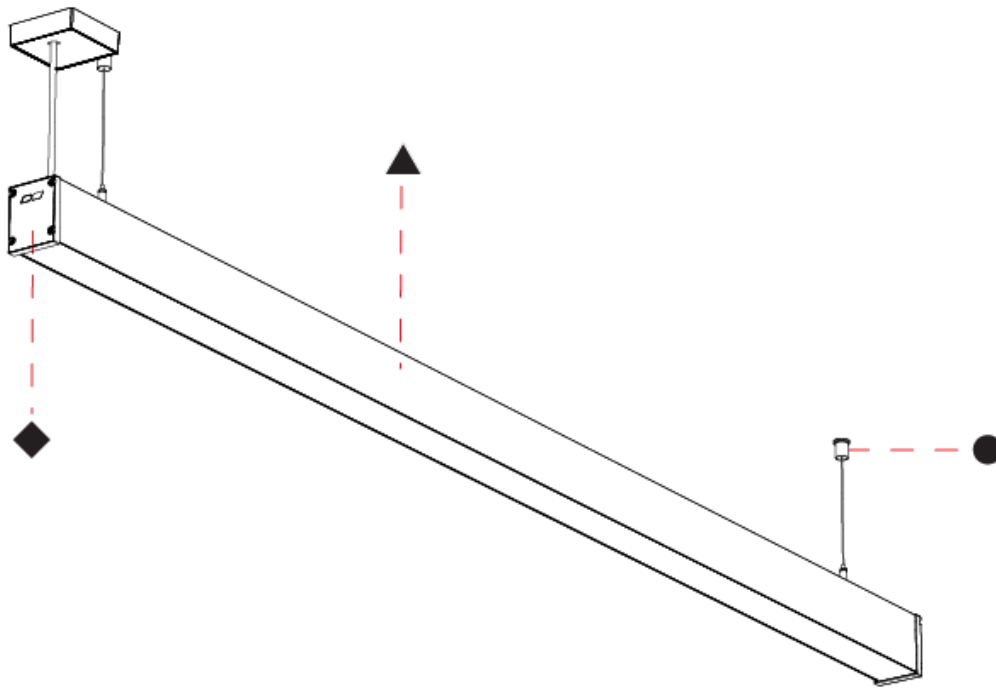

SLIDER STRAIGHT IP54 SUSPENSION

A300934-

PROJECT

TYPE

SPECIFIER

QUANTITY

DATE

A