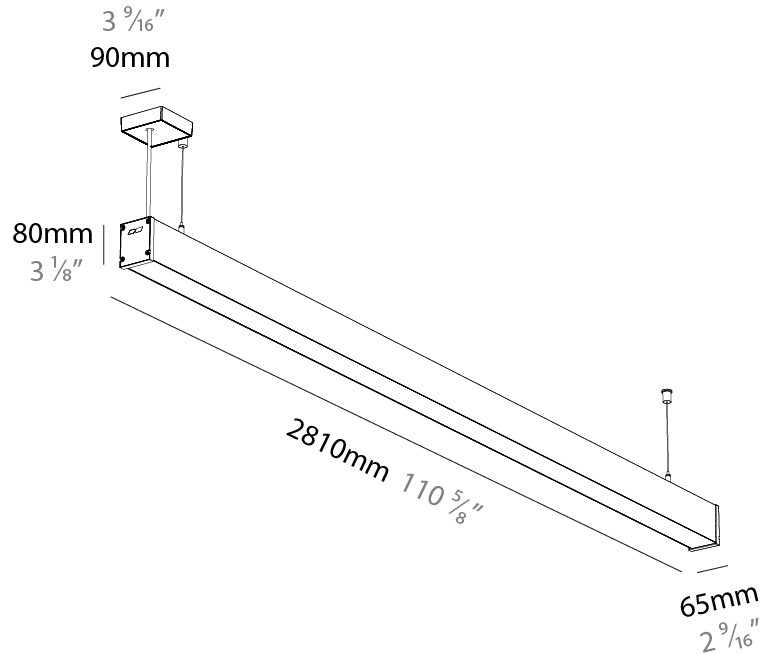

GENERAL

Series: Slider Straight IP54
Partner: Prolicht
Division: Architectural
Installation: Suspension
Product Type: Linear Profiles
Mounting Location: Ceiling
Light Distribution: Direct

PHYSICAL

Shape: Rectangle
Length (mm): 2810
Length (in): 110 ⁵/₈
Width (mm): 65
Width (in): 2 ⁹/₁₆
Height (mm): 80
Height (in): 3 ¹/₈
Weight (kg): 4.100

Diffuser: Diffuser - Opal, Micro-prism, Clear Micro-prism, Glare Control, Wallwasher Right, Wallwasher Left, Wallwash Double Asymmetric

Fixture Finish: SSR / BKV / CWI / CRY / HAB / UFT / ITA / RUA / FTG / MYG / LOD / PUS / FRO / FUP / KIA / POP / BLS / SPG / MEY / GOH / CHC / COM / ABZ / JAG / OBR / MOS / ROR

Fixture Material: Aluminum Die Cast
Cable Details: 2,000mm/78 3/4" or 6,000mm/236 1/4" Transparent Cable

ELECTRICAL

Lamp Type: LED (Zhaga Standard)
Input Wattage (W): 60
Total Output Wattage (W): 54.5
Dimming: Non-Dimmable
Driver Included: No
Driver Location: Remote
Driver Class: Class 2
Input Voltage (V): 120
Upon Request: DALI Dimming, MATTER Dimming

LED

Color Temperature (°K): 2700 / 3000 / 3500 / 4000
Max. Delivered Lumen (lm): 6195 - 8613
Nominal Lumen (lm): 9560 - 9980
CRI: >90 CRI
Lamp Life (hrs): 50000

OPTICAL

RATINGS AND CERTIFICATIONS

Certified By: Certified for North American Standards
IP rating: IP54